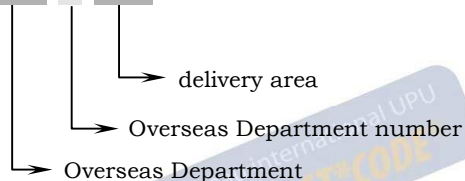

Guadeloupe

French Overseas Department

Postcode

Postcode type and position

5 digits to the left of locality name.
Postcodes of the French overseas departments and territories all begin with 97 or 98.
The third digit identifies the department (1 and 0 for Guadeloupe).

Coding method

9 7 1 0 0

Address format See France.

Contact See France

☑ 08/2011

© www.upu.int