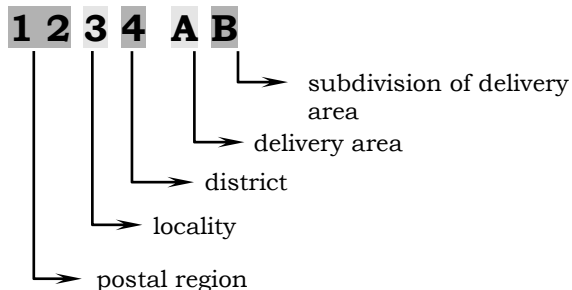

Netherlands

Postcode

Postcode type and position

6 alphanumeric characters (4 digits and 2 letters, with a space between the digits and the letters) to the left of the locality name.

Coding method

Position of the address on the envelope

Centred

Alignment of address lines

Left-aligned

Address format

In localities with fewer than 15,000 inhabitants, the 3rd and 4th digits represent the locality. A space shall be printed between the numerical part of the postcode and the alphabetical part. Two spaces shall be printed between the alphabetical part of the postcode and the locality name. The alphabetical part of the postcode shall be printed in capital letters.